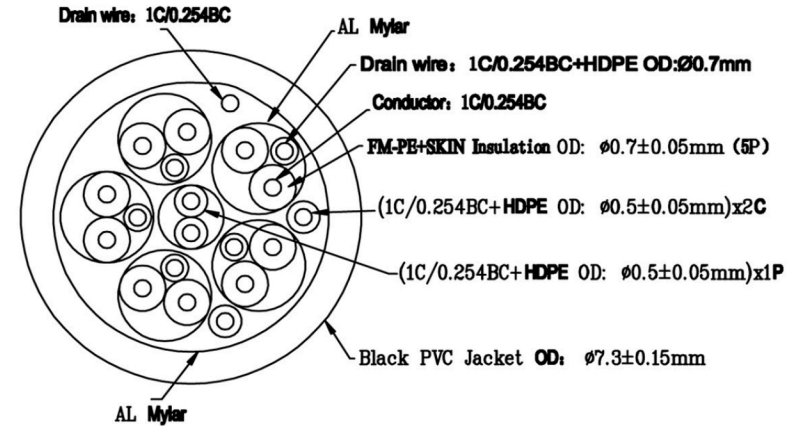

Ecore High Speed HDMI® Cable with Ethernet  
E334580 (UL) CL2 www.ecorecables.com

Length
1.5 FT
3 FT
6 FT
10 FT
15 FT
20 FT

### PIN Assignment

				DESCRIPTION	FINISHED PRODUCT'S FIGURE	SCALE	FIT	UNITS: MM	1RD ANGLE
				Part NO.	41-142-XXX	$\triangle$			
APPROVED	CHECKED	DRAWING	DESIGNED	DRAWING NO.		$\triangle$			
				FINISHING		$\triangle$	2011/06/22		A1
				MATERIAL		SYM	DATE		REVISION