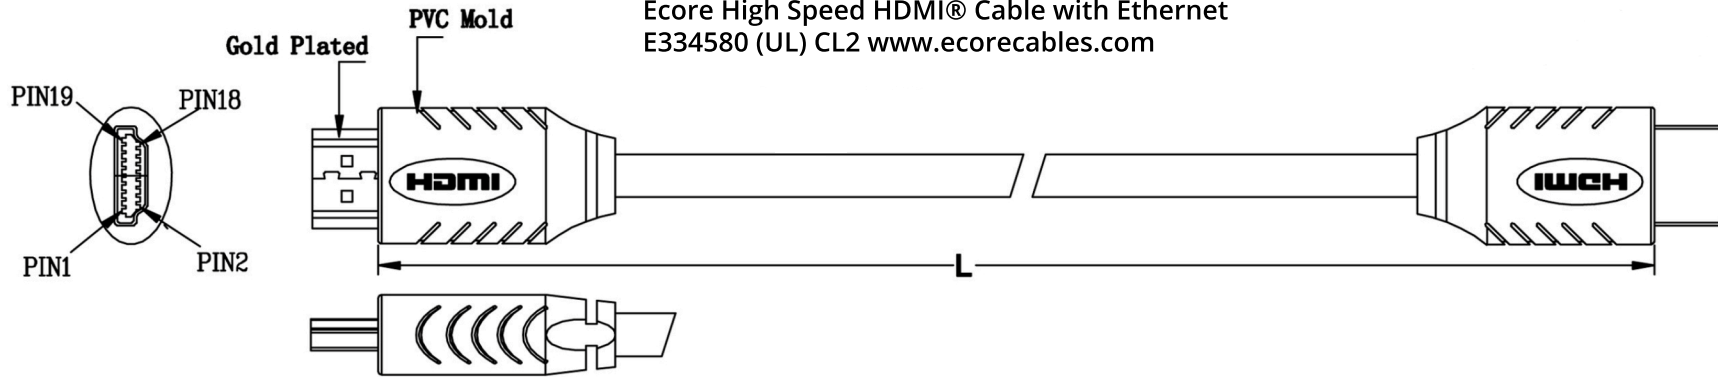

Ecore High Speed HDMI® Cable with Ethernet  
E334580 (UL) CL2 www.ecorecables.com

Length
1.5 FT
3 FT
6 FT
10 FT
15 FT
20 FT

### PIN Assignment

				DESCRIPTION	FINISHED PRODUCT'S FIGURE	SCALE	FIT	UNITS: MM	1RD ANGLE
				Part NO.	41-142-XXX	$\triangle$			
APPROVED	CHECKED	DRAWING	DESIGNED	DRAWING NO.		$\triangle$			
				FINISHING		$\triangle$	2011/06/22		A1
				MATERIAL		SYM	DATE		REVISION