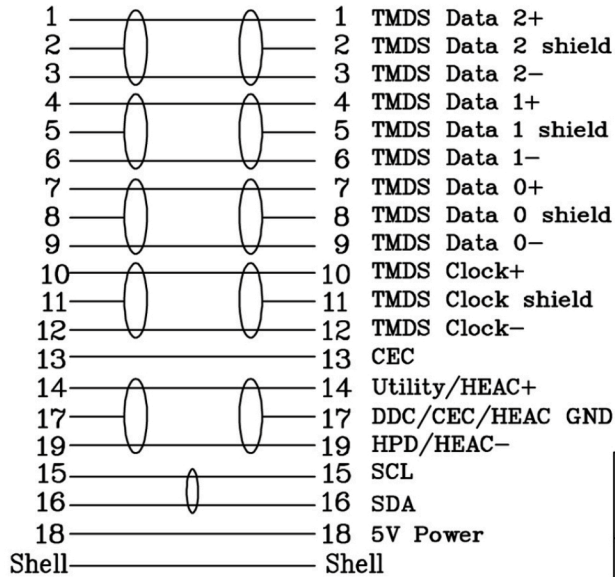

Ecore High Speed HDMI® Cable with Ethernet  
E334580 (UL) CL2 www.ecorecables.com

Length
1.5 FT
3 FT
6 FT
10 FT
15 FT
20 FT

### PIN Assignment

				DESCRIPTION	FINISHED PRODUCT'S FIGURE	SCALE	FIT	UNITS: MM	1RD ANGLE
				Part NO.	41-142-XXX	$\triangle$			
APPROVED	CHECKED	DRAWING	DESIGNED	DRAWING NO.		$\triangle$			
				FINISHING		$\triangle$	2011/06/22		A1
				MATERIAL		SYM	DATE		REVISION